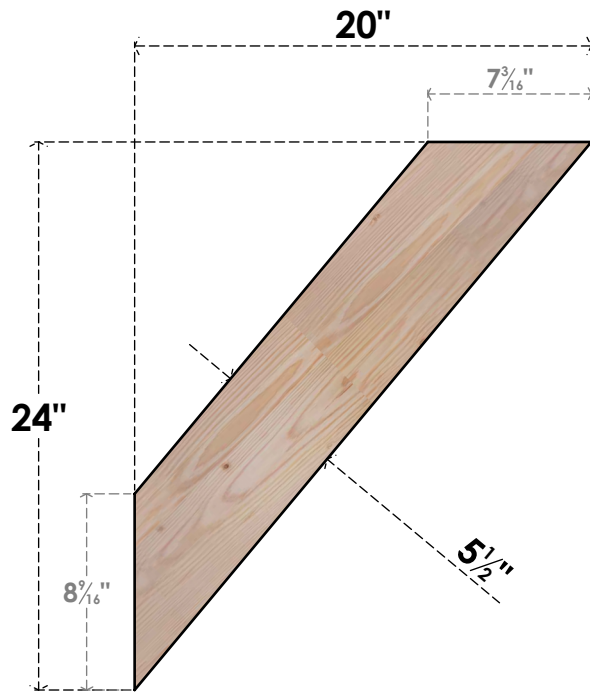

BRC06X20X24TRA00SDF

5 1/2"W X 20"D X 24"H TRADITIONAL SMOOTH BRACE, DOUGLAS FIR

SIDE

FRONT

EKENA MILLWORK
 2300 WEST MAIN ST.
 CLARKSVILLE, TX 75426
 TOLL FREE: 866-607-0453
 WWW.EKENAMILLWORK.COM

NOTES

1. INSTALLATION TO BE COMPLETED IN ACCORDANCE WITH MANUFACTURER'S SPECIFICATIONS.
2. DRAWING MAY NOT BE TO SCALE
3. THIS DRAWING IS INTENDED FOR DESIGN AND PLANNING PURPOSES ONLY.
4. ALL INFORMATION CONTAINED HEREIN WAS CURRENT AT THE TIME OF DEVELOPMENT BUT MUST BE REVIEWED AND APPROVED BY THE PRODUCT MANUFACTURER TO BE CONSIDERED ACCURATE.
5. PRODUCTS ARE NOT KILN DRIED. THIS ITEM IS UNIQUE AND WILL CONTAIN THE NATURAL VARIATIONS THAT THE WOOD SPECIES OFFERS. THIS MAY RESULT IN VARIATIONS UP TO 1/4"